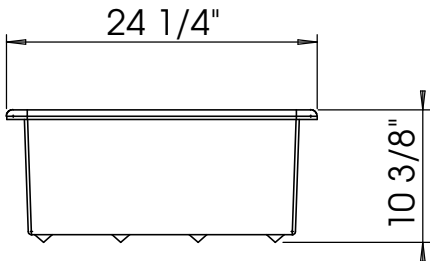

Deep Blue Sled

REV.
P0

Shrinkage: 3% / All dimensions are ± 1

2530-39th Street N.
Lethbridge, AB T1H 5J2

FLEXAHOPPER PLASTICS LTD