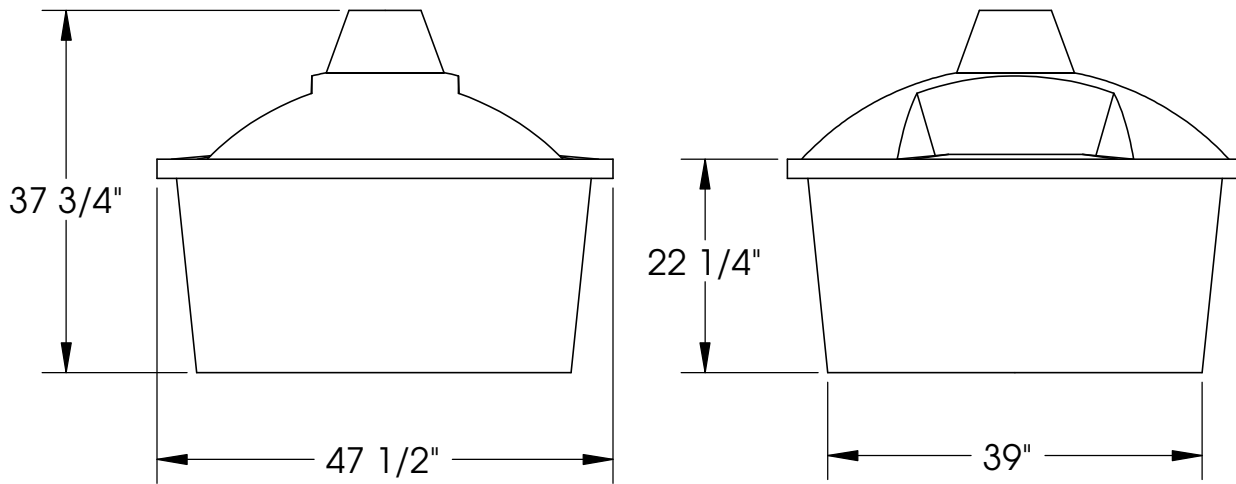

100 Gal Lick Trough

REV.
Rev.

Imp Gal	100
Litres	454
US Gal	120

Shrinkage: 3% / All dimensions are ± 1

2530-39th Street N.
Lethbridge, AB T1H 5J2

FLEXHOPPER PLASTICS LTD