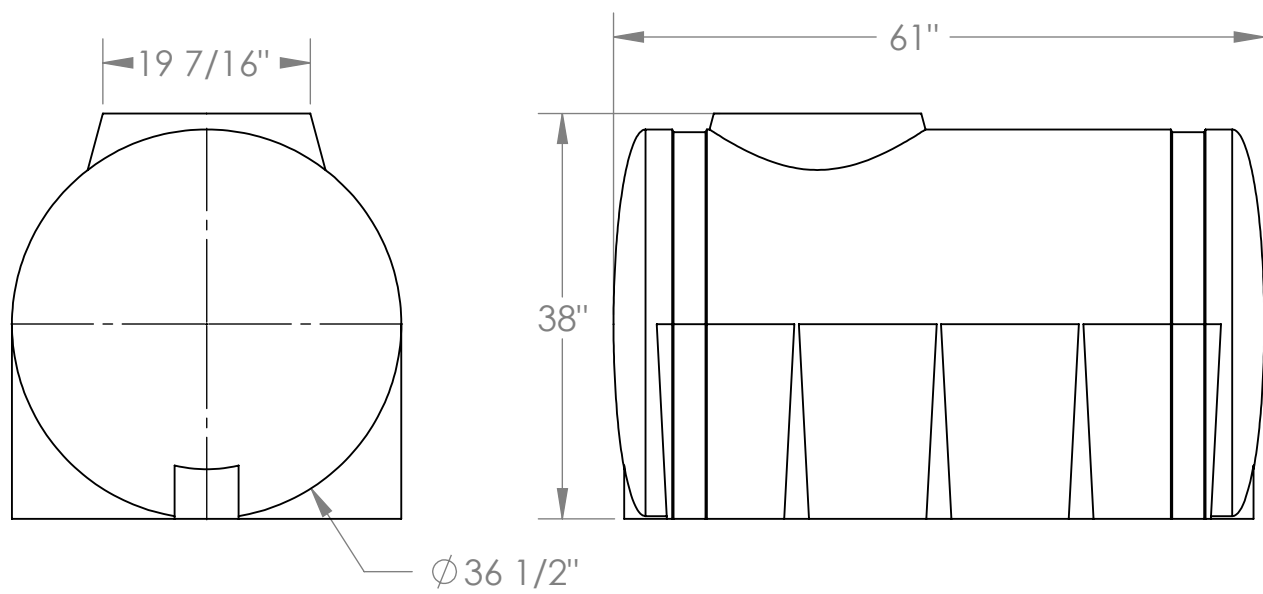

# 225 Leg Tank

Due to shrinkage, all dimensions are +/- 2%

2530-39th Street N.  
Lethbridge, AB T1H 5J2

**FLEXA HOPPER PLASTICS LTD**