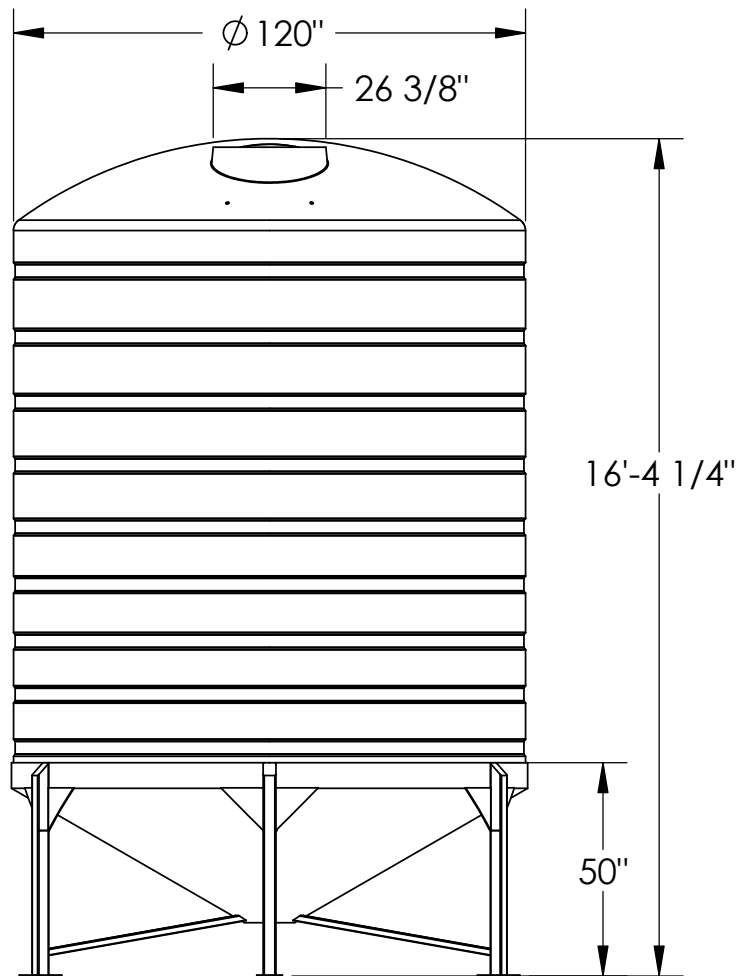

6000 Imp. Gal. Cone Bottom Tank and Base

Imp Gal	6000
Litres	27300
US Gal	7212

Shrinkage: 3% / All dimensions are ± 1

2530-39th Street N.
Lethbridge, AB T1H 5J2

FLEXAHOPPER PLASTICS LTD